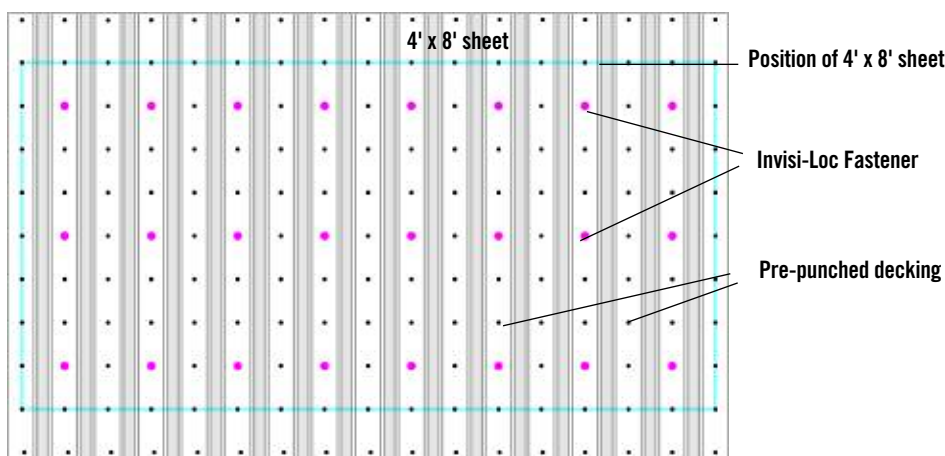

Figure A Invisi-Loc® Underside Fastening System