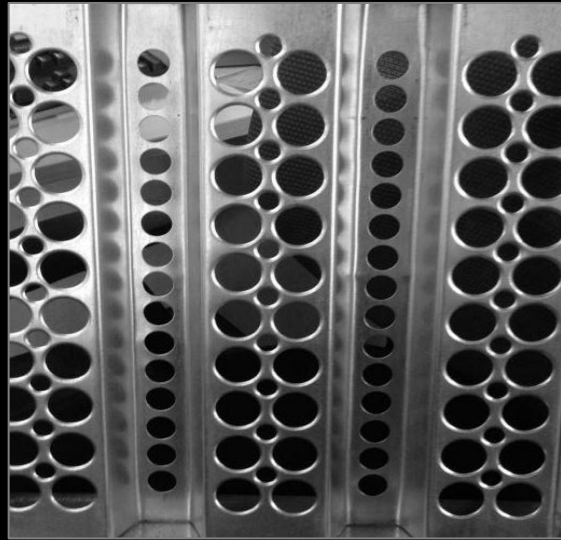

SAN FRANCISCO HOTEL  
PALOMAR

---

[ URBAN DISTILLERY ]

Light Fixture Over Table

Bar Stool at Communal Table

Entry Bar Art

Metal Rain Deck Ceiling & Wall Treatment

Communal Table Concept (Wood Plank Top)

Wood Plank Flooring Coloration

Bourbon Letter Wall Feature

Glass Beaker Chandelier Concept

Metal Shutter Concepts

Concrete Hands with Binoculars Sculpture in Hedge

Glass Chandelier

Metal Rain Deck Ceiling & Wall Treatment