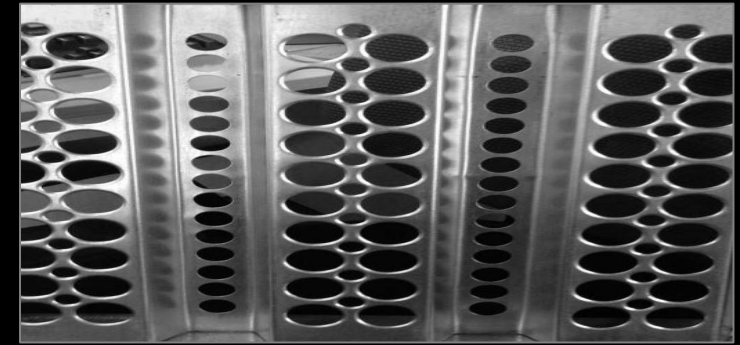

SAN FRANCISCO HOTEL  
PALOMAR

---

[ URBAN DISTILLERY ]

Light Fixture Over Table

Bar Stool at Communal Table

Entry Bar Art

Metal Rain Deck Ceiling & Wall Treatment

Communal Table Concept (Wood Plank Top)

Wood Plank Flooring Coloration

Bourbon Letter Wall Feature

Glass Beaker Chandelier Concept

Metal Shutter Concepts

Concrete Hands with Binoculars Sculpture in Hedge

Glass Chandelier

Metal Rain Deck Ceiling & Wall Treatment